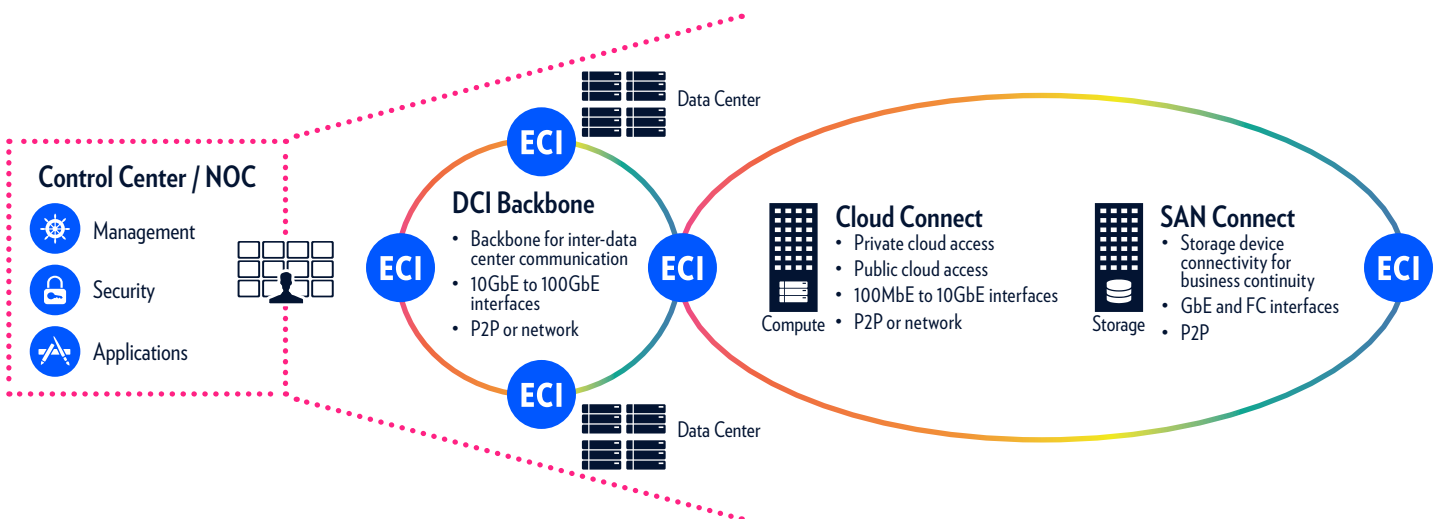

ElastiCLOUD is ECI’s holistic solution for Cloud networking. **Whether you are looking for a data center interconnect backbone, a network to access private or public cloud services, or SAN connectivity, ElastiCLOUD is the solution for you. ElastiCLOUD offers:**

Guaranteed Performance

YOUR CHALLENGES

OUR SOLUTIONS

Supreme Performance

- State of the art **packet-optical transport portfolio** provides:
- Rate-adaptive 400G that transports data at blazing speeds
 - Incredible 25T max transport capacity per fiber
 - Multiple high-speed, low latency transport options

End-To-End Visibility And Control

LightSOFT® unified multi-layer NMS, utilizes intuitive point and click GUI for end-to-end network management and control.
Muse™ Software Suite provides SDN intelligence and control

ABOUT ECI

ECI is a global provider of ELASTIC network solutions to CSPs, utilities as well as data center operators. Along with its long-standing, industry-proven packet-optical transport, ECI offers a variety of SDN/NFV applications, end-to-end network management, a comprehensive cyber security solution, and a range of professional services. ECI's ELASTIC solutions ensure open, future-proof, and secure communications. With ECI, customers have the luxury of choosing a network that can be tailor-made to their needs today – while being flexible enough to evolve with the changing needs of tomorrow. For more information, visit us at www.ecitele.com